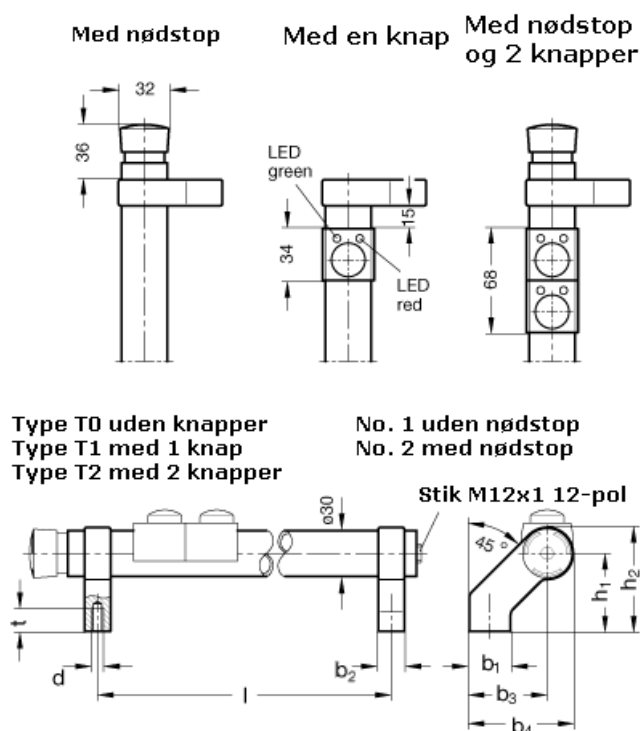

Article number: 201024020022

Description: E+G Tubular handles with switches  
GN 332-200-SW-T2-2

## Measures

|         |        |
|---------|--------|
| b1 = 27 | t = 15 |
| b2 = 17 |        |
| b3 = 51 |        |
| b4 = 68 |        |
| d = M 8 |        |
| h1 = 51 |        |
| h2 = 68 |        |
| l = 200 |        |